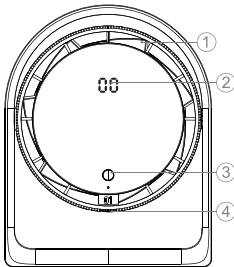

Type-C input: DC 5V/2A

Product size: 158.5x84x201mm

Weight: 495g

PACKAGE

- Portable fan x1
- Cable x1
- User manual x1
- Warranty card x1
- Stickers x1

PRODUCT DETAILS

1. Fan
2. LED display
3. Power button
4. Type-C input